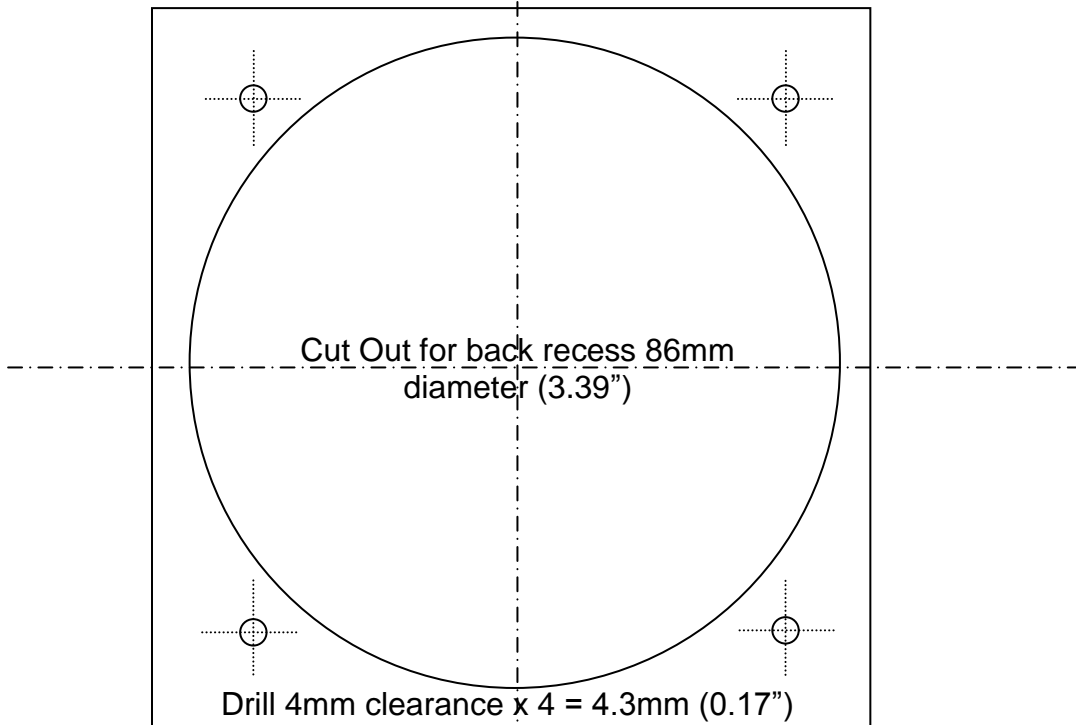

Fixing Template

Overall size 95mm (3.74") x 95mm (3.74")

Fixing Hole Positions 70mm (2.75") x 70mm (2.75")

Fixing Template

Overall size 95mm (3.74") x 95mm (3.74")

Fixing Hole Positions 70mm (2.75") x 70mm (2.75")