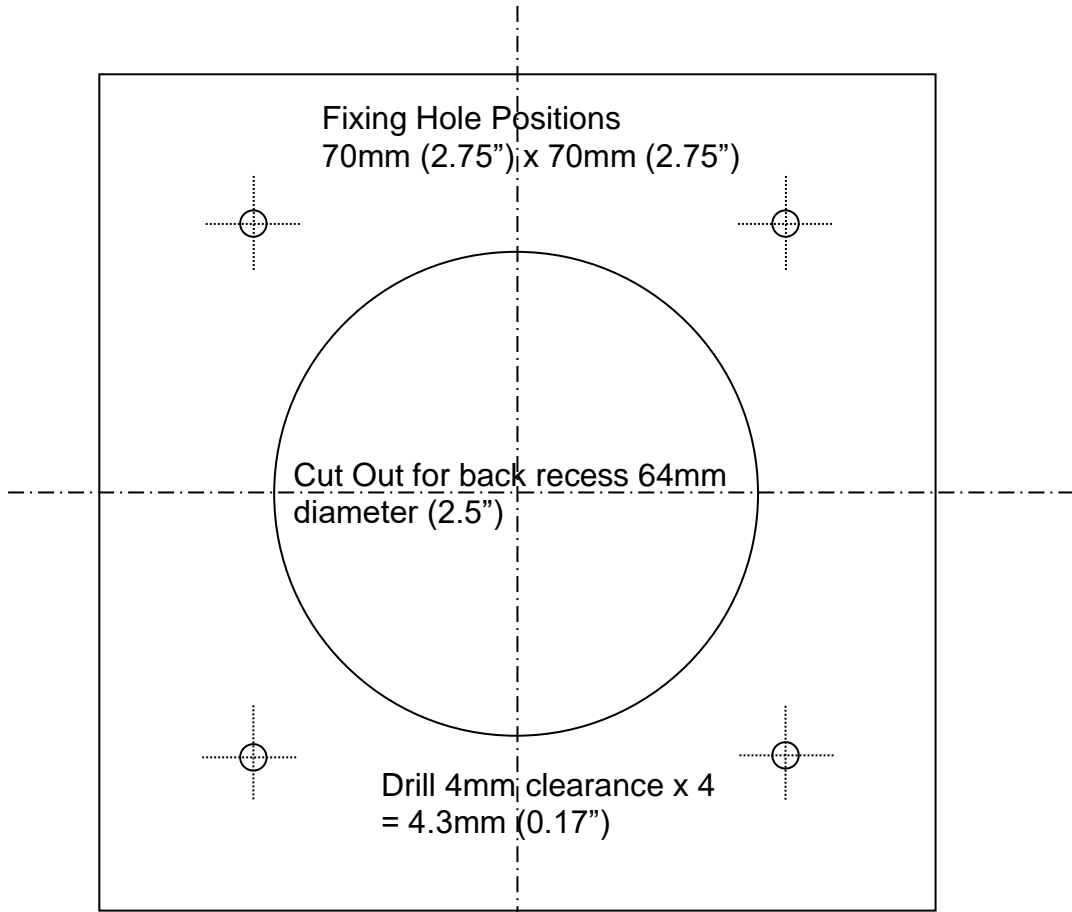

Fixing Template

Overall size 110mm (4.33") x 110mm (4.33")

Fixing Template

Overall size 110mm (4.33") x 110mm (4.33")